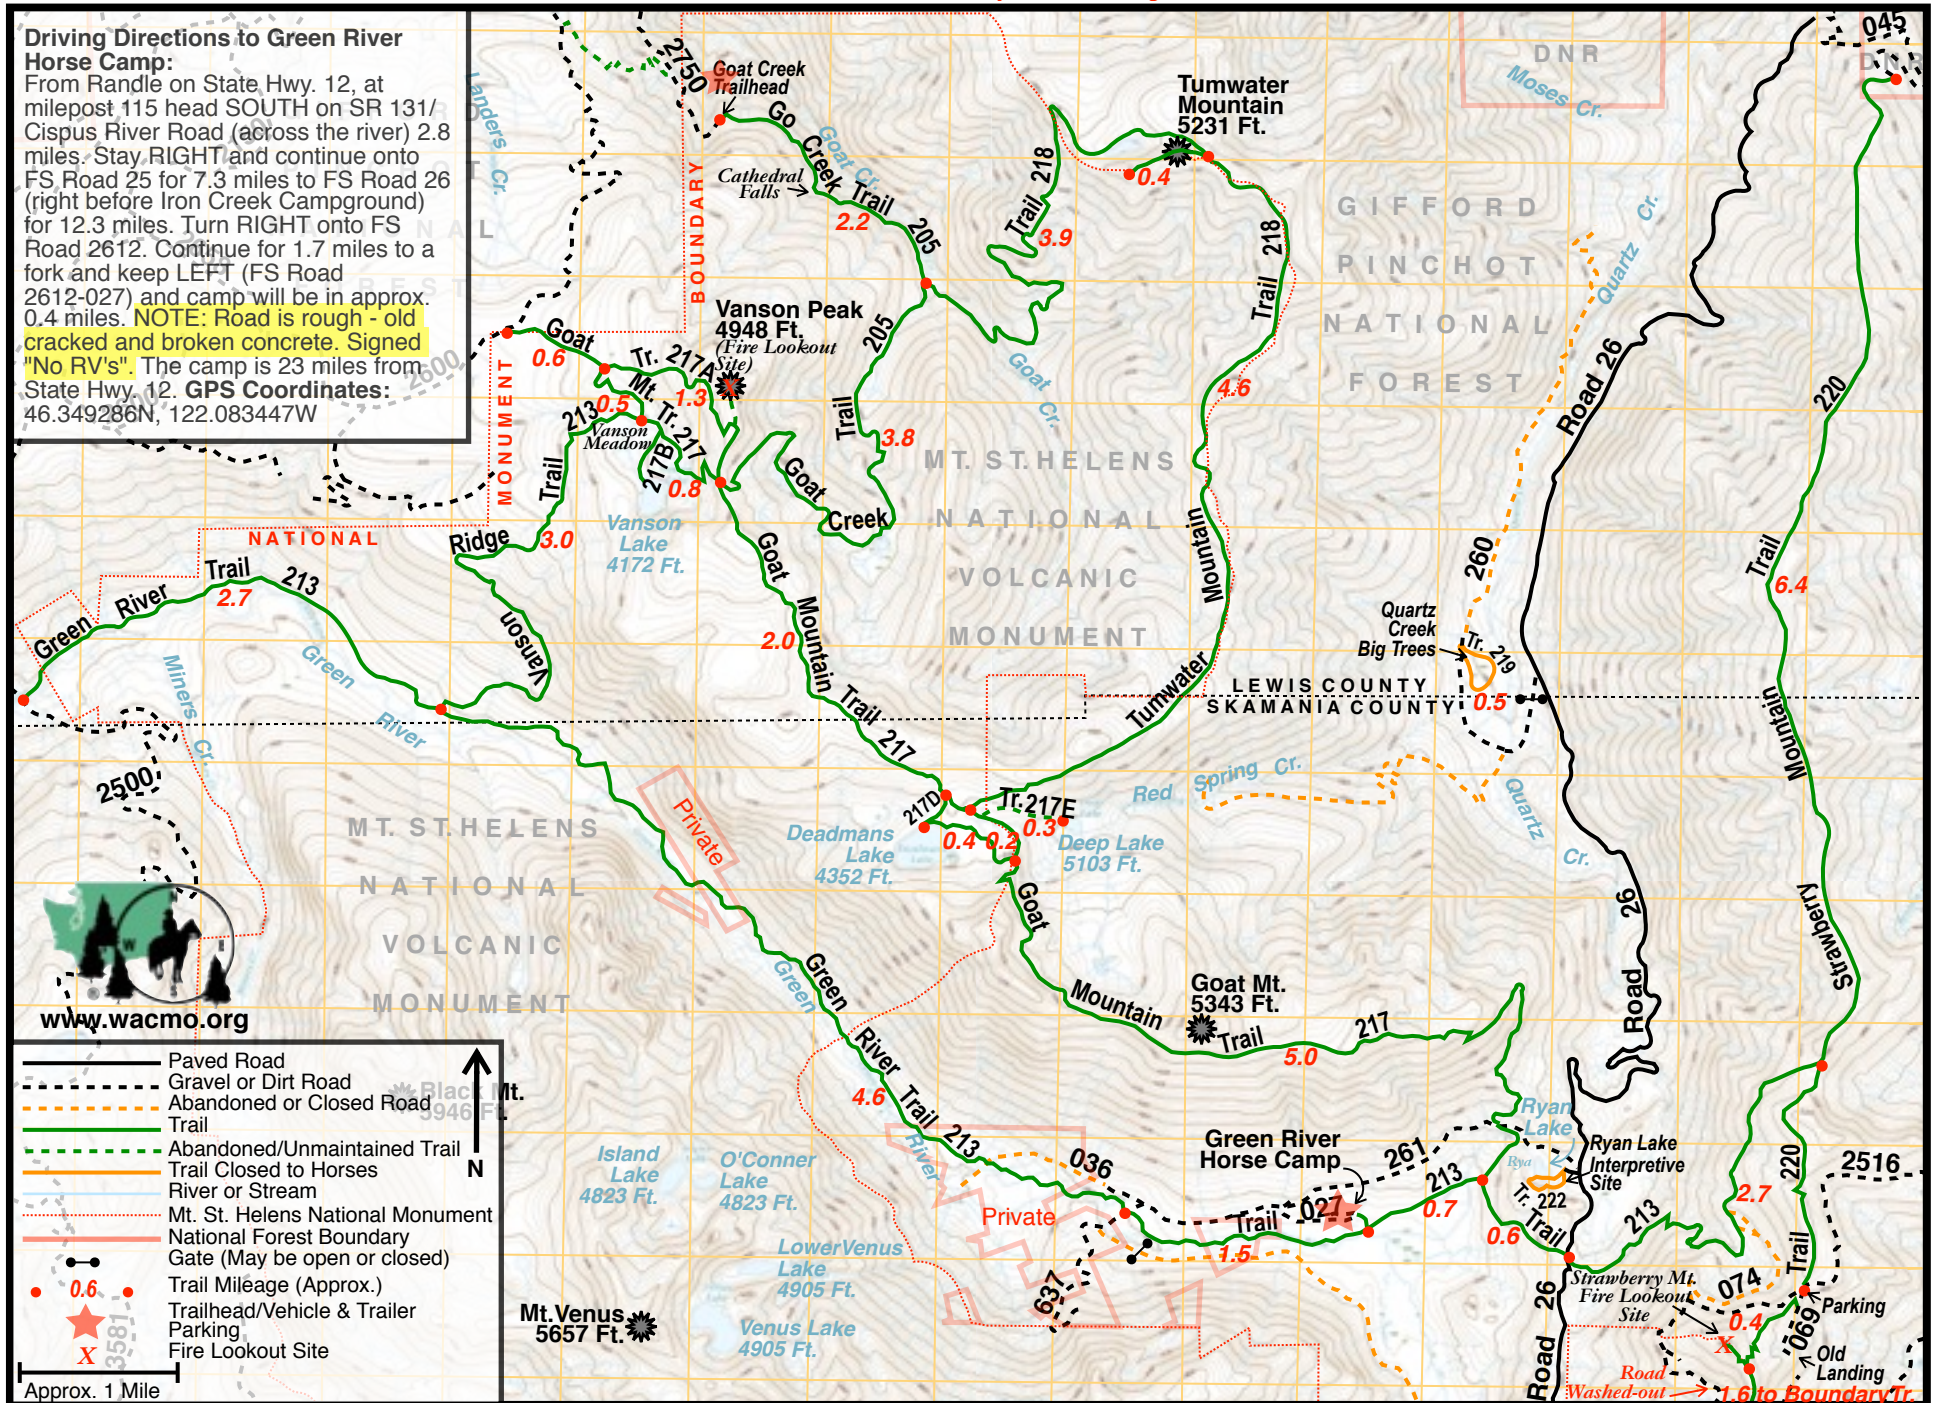

Green River Horse Camp-Randle, Washington

Created by Donna Amos-Revised 2023

User assumes all risk associated with this map. As with all maps and related data, inaccuracies may exist and conditions may and do change.

NORTHWEST FOREST PASS REQUIRED
CERTIFIED WEED FREE HAY & FEED REQUIRED

www.wacmo.org

Approx. 1 Mile